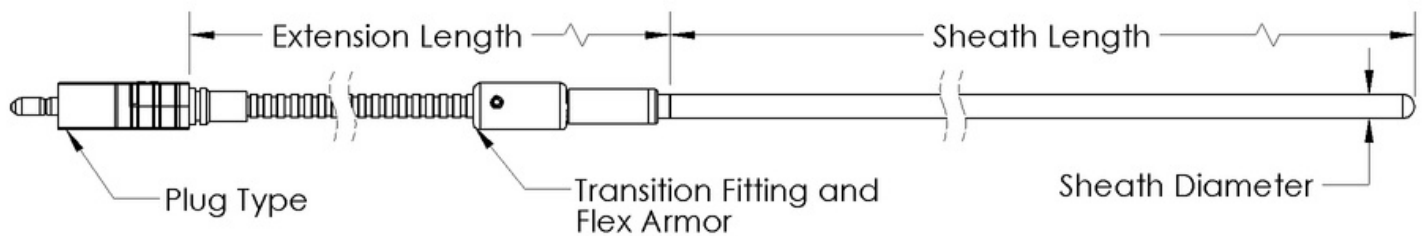

793 MgO flex armored extension connector plug

Overview

Mineral insulated (MgO) thermocouple assemblies are metal sheathed, magnesium oxide insulated temperature sensing elements. These small, compact units are moisture proof, non-porous, and pressure resistant. They are available with single or dual elements and are noted for accuracy and fast response. These thermocouple assemblies come in a large variety of sheath materials and calibrations. Installation is made easier because mineral insulated thermocouple assemblies are bendable to practically any contour. The metal sheath is made of durable alloys and can be welded.

Technical specification

Feature	Description
Sensor type	MgO thermocouple
Diameter	1/16", 1/8", 3/16", 1/4", 5/16", 3/8"
ANSI calibration	K, N, J, E, T
Accuracy	Standard limits of error, special limits
Sheath material	304, 316, 310, Inconel 600, 446, Hastelloy
Junction	Ungrounded, grounded, exposed
Number of circuits	1, 2
Extension wire	SS flex armor and glass/glass insulated
Termination	Plug standard size, standard temperature, high temperature (HT)
Accessories	Compression fitting: 1/8" NPT, 1/4" NPT, 3/8" NPT, 1/2" NPT