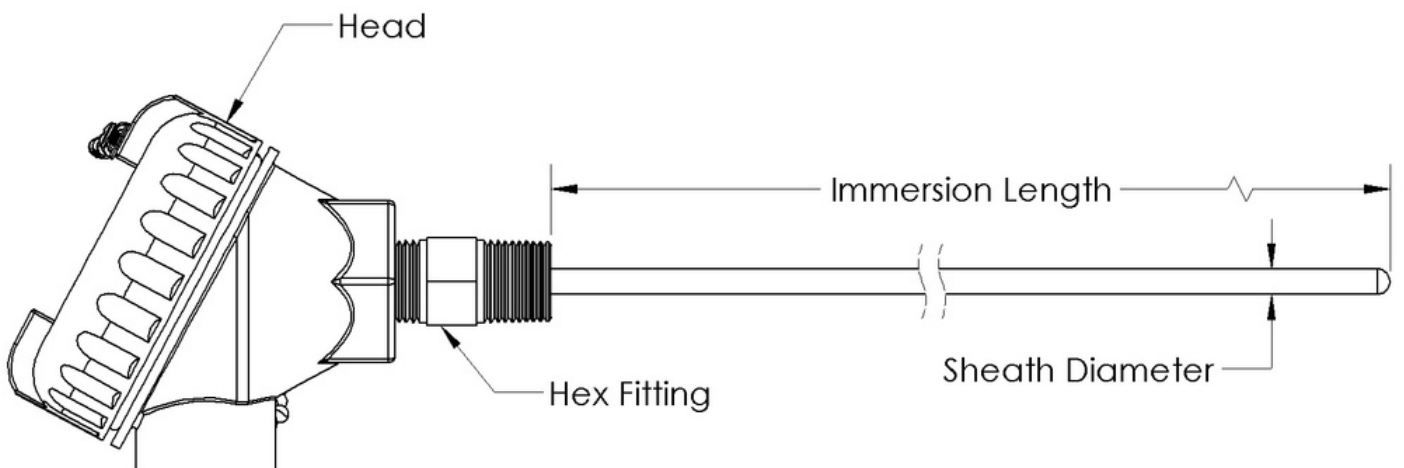

761 MgO aluminum head with hex nipple thermocouple assembly

Overview

Mineral insulated (MgO) thermocouple assemblies are metal sheathed, magnesium oxide insulated temperature sensing elements. These small, compact units are moisture proof, non-porous, and pressure resistant. They are available with single or dual elements and are noted for accuracy and fast response. These thermocouple assemblies come in a large variety of sheath materials and calibrations. Installation is made easier because mineral insulated thermocouple assemblies are bendable to practically any contour. The metal sheath is made of durable alloys and can be welded.

Technical specification

Feature	Description
Sensor type	MgO thermocouple
Diameter	1/8", 3/16", 1/4", 5/16", 3/8", 1/2"
ANSI calibration	K, N, J, E, T
Accuracy	Standard limits of error, special limits of error
Sheath material	304, 316, 310, Inconel 600, 446, Hastelloy
Junction	Ungrounded, grounded, exposed
Number of circuits	1, 2
Accessories	<ul style="list-style-type: none"> • Compression fitting: 1/8" NPT, 1/4" NPT, 3/8" NPT, 1/2" NPT • Spring loaded, yes, no