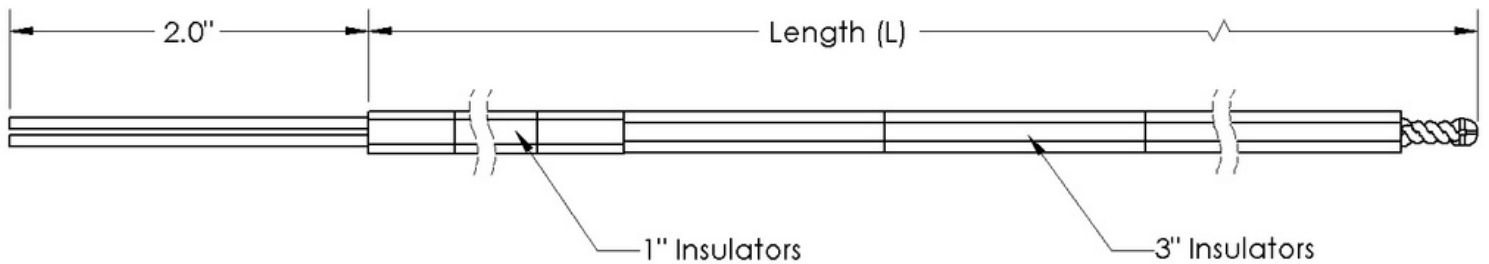

2XXY base metal insulated element thermocouple

Overview

Base metal thermocouples. Insulators are made of ceramics and they are oval and round. Termination is bare strip. Twisted and welded junction is standard, butt welded optional. Available in Type K, N, J and 8, 14, 20 gauge are standard sizes. Other types and gauges available upon request.

Technical specification

Feature	Description
Model number	2-Gauge-Type, ie 208K
Wire gauge	8, 14, and 20 gauge are standard, with others available upon request
Insulator material	Ceramic (steatite, corderite, mullite) oval and round available, 1" and 3" long
Junction	Twisted and welded is standard, with butt welded also available
ANSI calibration	K, J and N
Accuracy	Standard Limits of error, ie K, N and J special Limits of error KSL, NSL and JSL
Number of circuits	1, 2
Termination	Standard bare strip 2", with color coded sleeve optional
Accessories	<ul style="list-style-type: none"> • Single and dual terminal block • Hot junction cup (HJC)