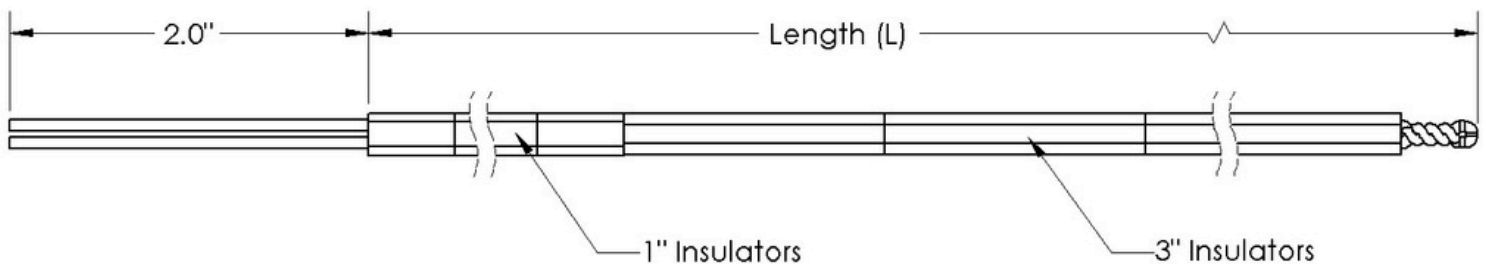

2XXY base metal insulated element thermocouple

Overview

Base metal thermocouples. Insulators are made of ceramics and they are oval and round. Termination is bare strip. Twisted and welded junction is standard, butt welded optional. Available in Type K, N, J and 8, 14, 20 gauge are standard sizes. Other types and gauges available upon request.

Technical specification

Feature	Description
Model number	2-Gauge-Type, ie 208K
Wire gauge	8, 14, and 20 gauge are standard, with others available upon request
Insulator material	Ceramic (steatite, corderite, mullite) oval and round available, 1" and 3" long
Junction	Twisted and welded is standard, with butt welded also available
ANSI calibration	K, J and N
Accuracy	Standard Limits of error, ie K, N and J special Limits of error KSL, NSL and JSL
Number of circuits	1, 2
Termination	Standard bare strip 2", with color coded sleeve optional
Accessories	<ul style="list-style-type: none"> • Single and dual terminal block • Hot junction cup (HJC)