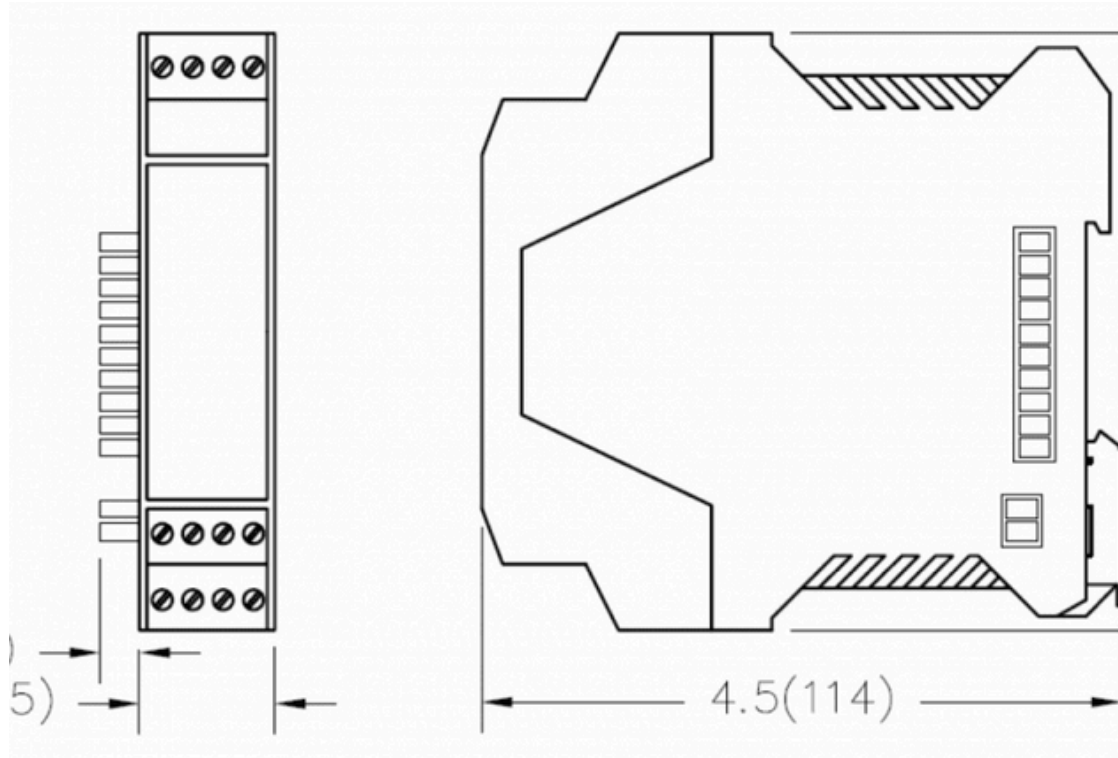

2D36 1300nm single-mode diagnostic output

Optical interface modules (OIM) are connected to electrical interface modules (EIM) to transmit information between drop locations. OIMs can be used in various network topologies to create point to point, daisy chain, self-healing ring, and single or dual-channel network topologies. A maximum combination of five optical or electrical modules may be connected together in one modem stack. Intermodule communications and operating power are achieved through the integrated module backplane connections. The basic modem configuration consists of a power supply module (PSM), EIM and an OIM.

Technical specification

Feature	Description
Optical wavelength	1300nm
Optical mode	Single-mode
Communications data rate	9.6K to 12M band
Optical port connection	ST compatible
Optical dynamic range	10dB into 9/125µm
Diagnostic output	4-20mA
Accessory	Power supply 2A06, 2A16, 2A08, 2A18
Instruction manual	Shipped with product or available on request