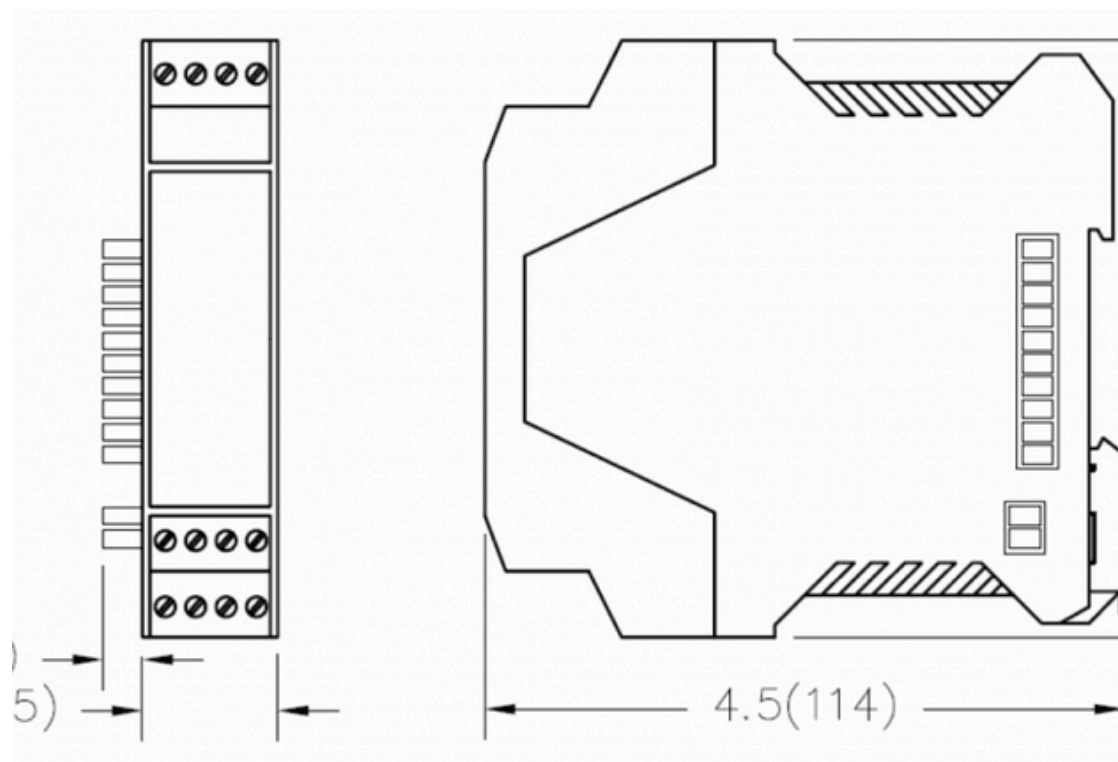

2D07 850nm multi-mode diagnostic output

Optical interface modules (OIM) are connected to electrical interface modules (EIM) to transmit information between drop locations. OIMs can be used in various network topologies to create point to point, daisy chain, self-healing ring, and single or dual-channel network topologies. A maximum combination of five optical or electrical modules may be connected together in one modem stack. Intermodule communications and operating power are achieved through the integrated module backplane connections. The basic modem configuration consists of a power supply module (PSM), EIM and an OIM.

Technical specification

Feature	Description
Optical wavelength	850nm
Optical mode	Multi-mode
Communications data rate	9.6K to 12M band
Optical port connection	SMA compatible
Optical dynamic range	21db into 200/230µm
Diagnostic output	4-20mA
Accessory	Power supply 2A06, 2A16, 2A08, 2A18
Instruction manual	Shipped with product or available on request