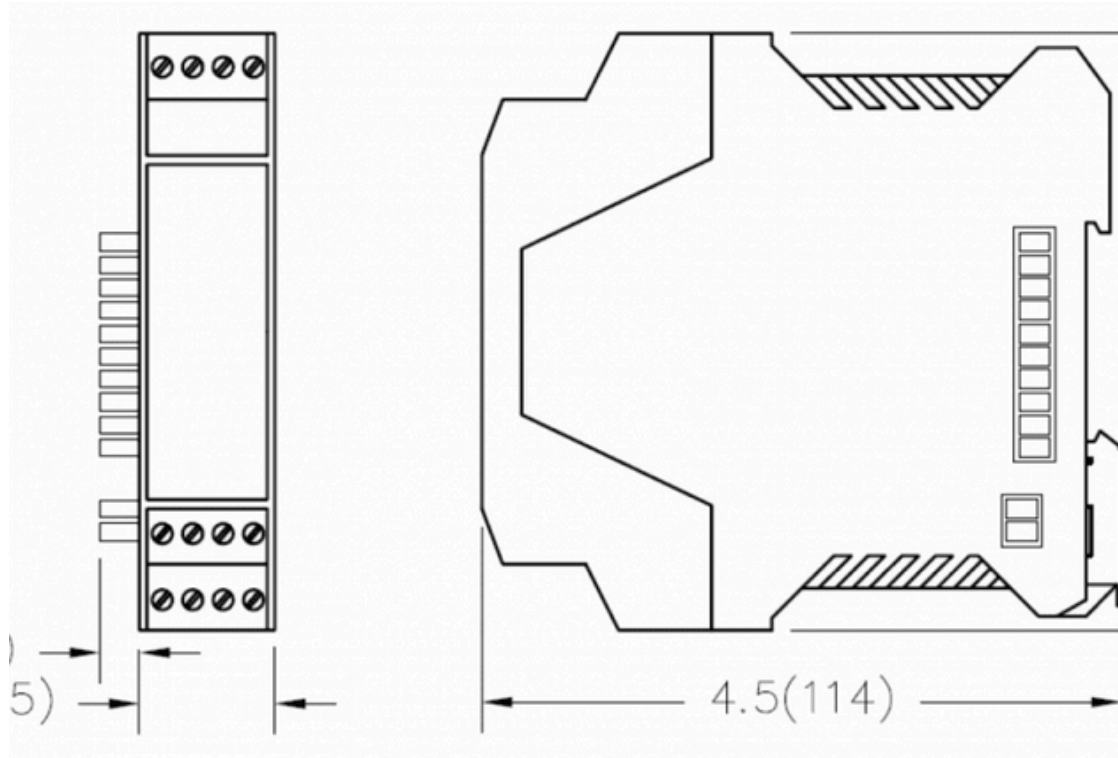

2D07 850nm multi-mode diagnostic output

Optical interface modules (OIM) are connected to electrical interface modules (EIM) to transmit information between drop locations. OIMs can be used in various network topologies to create point to point, daisy chain, self-healing ring, and single or dual-channel network topologies. A maximum combination of five optical or electrical modules may be connected together in one modem stack. Intermodule communications and operating power are achieved through the integrated module backplane connections. The basic modem configuration consists of a power supply module (PSM), EIM and an OIM.

Technical specification

Feature	Description
Optical wavelength	850nm
Optical mode	Multi-mode
Communications data rate	9.6K to 12M band
Optical port connection	SMA compatible
Optical dynamic range	21db into 200/230µm
Diagnostic output	4-20mA
Accessory	Power supply 2A06, 2A16, 2A08, 2A18
Instruction manual	Shipped with product or available on request