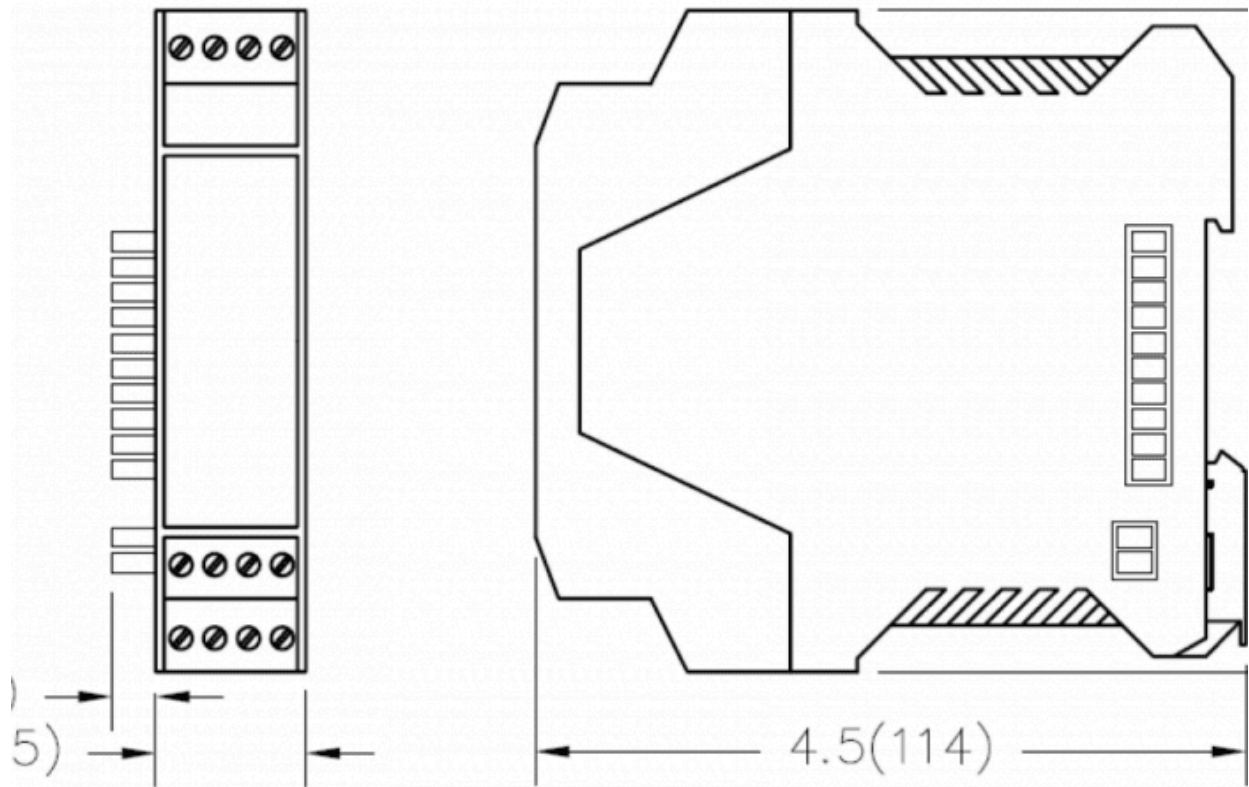

MX420-IP4

Feature	Description
I/O module type	4-20mA In
Channels	4
Base units	MXB-MM2, MXB-SM15, MXB-SM40, MXB-SM80, MXBMN

About Ultra Energy

Organizations working with nuclear and industrial technologies must deliver reliable production at the same time as safeguarding people, the environment and infrastructure. We develop and manufacture measurement and control solutions that give our customers complete, long-term control over systems operating in harsh environments, helping them operate safely and increasing the value derived from their investments over their total lifespan.