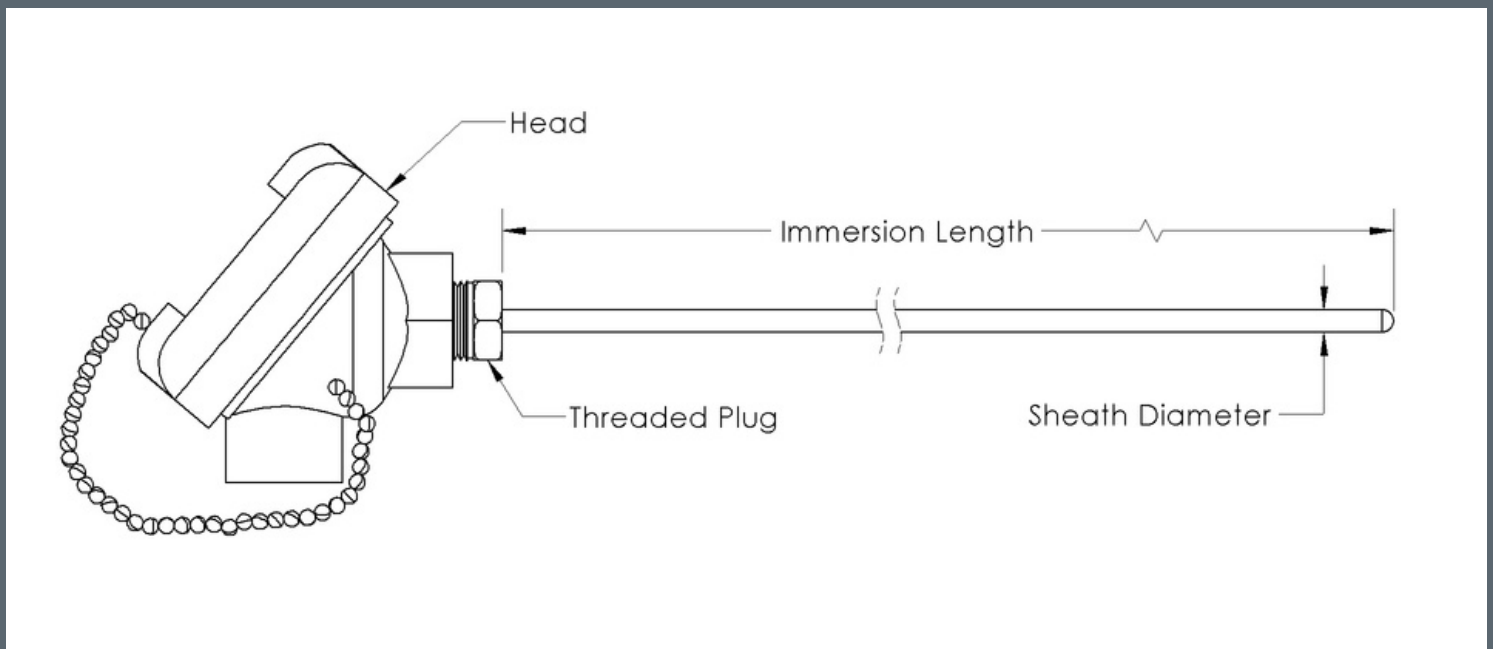

753 MgO cast iron head with hex plug thermocouple assembly

Overview

Mineral insulated (MgO) thermocouple assemblies are metal sheathed, magnesium oxide insulated temperature sensing elements. These small, compact units are moisture proof, non-porous, and pressure resistant. They are available with single or dual elements and are noted for accuracy and fast response. These thermocouple assemblies come in a large variety of sheath materials and calibrations. Installation is made easier because mineral insulated thermocouple assemblies are bendable to practically any contour. The metal sheath is made of durable alloys and can be welded.

Technical specification

Feature	Description
Sensor type	MgO thermocouple
Diameter	1/8", 3/16", 1/4", 5/16", 3/8", 1/2"
ANSI calibration	K, N, J, E, T
Accuracy	Standard limits of error, special limits of error
Sheath material	304 SS, 316 SS, 310 SS, Inconel 600, 446, Hastelloy and others available
Junction	Ungrounded, grounded, exposed
Number of circuits	1, 2
Termination	Cast iron screw cover head
Accessories	Compression fitting: 1/8" NPT, 1/4" NPT, 3/8" NPT, 1/2" NPT