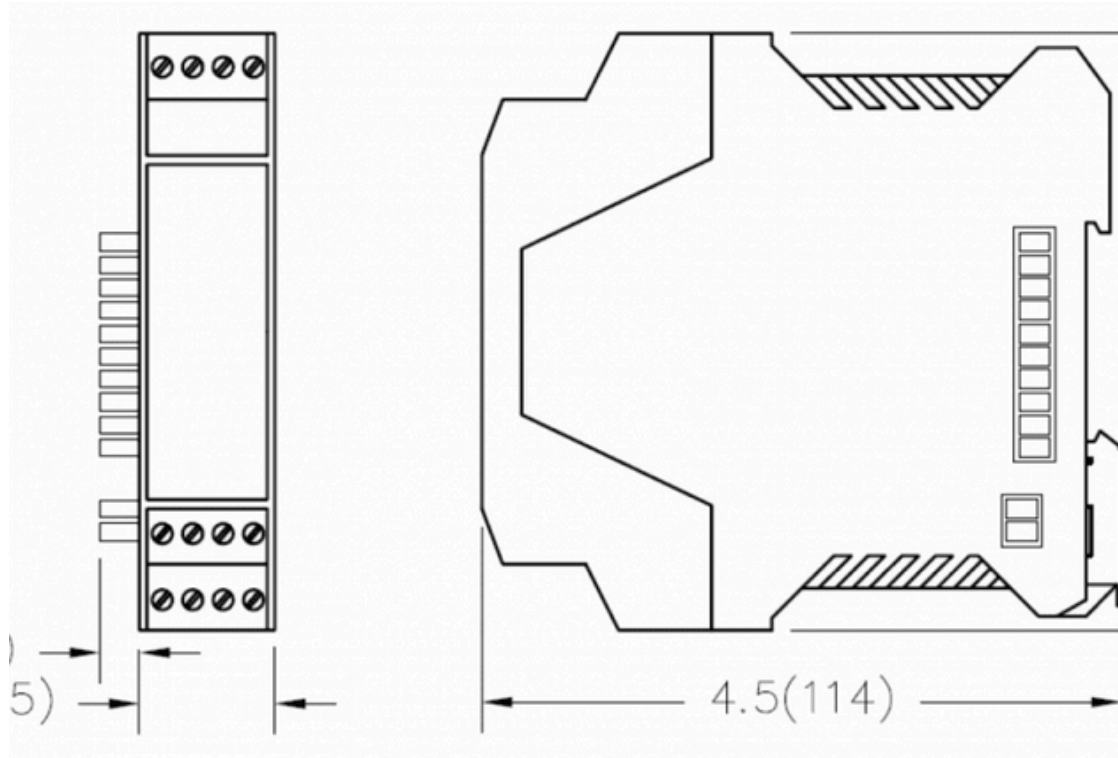

2D10 850nm multi-mode diagnostic output

Overview

Optical interface modules (OIM) are connected to electrical interface modules (EIM) to transmit information between drop locations. OIMs can be used in various network topologies to create point to point, daisy chain, self-healing ring, and single or dual-channel network topologies. A maximum combination of five optical or electrical modules may be connected together in one modem stack. Intermodule communications and operating power are achieved through the integrated module backplane connections. The basic modem configuration consists of a power supply module (PSM), EIM and an OIM.

Technical specification

Feature	Description
Optical wavelength	850nm
Optical mode	Multi-mode
Communications data rate	9.6K to 12M band
Optical port connection	ST compatible
Optical dynamic range	23db into 200/230µm, 17dB into 62.5/125µm, 14db into 50/125µm
Diagnostic output	4-20mA
Accessory	Power supply 2A06, 2A16, 2A08, 2A18
Instruction manual	Shipped with product or available on request