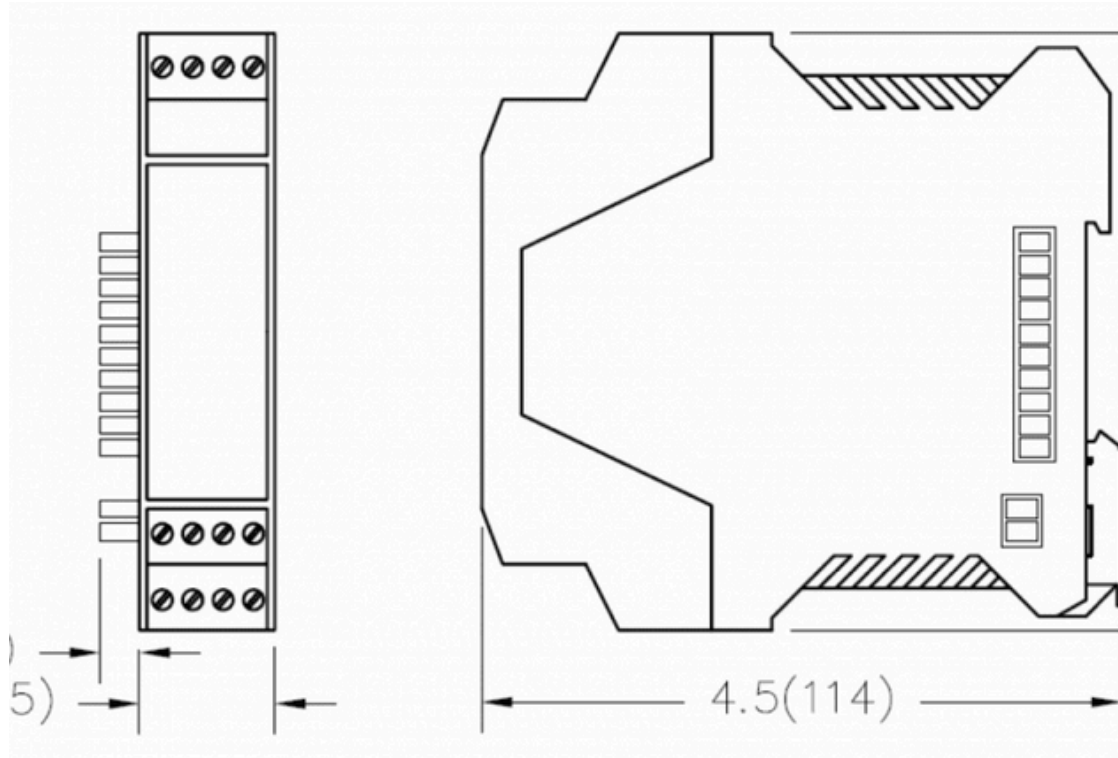

# 2D06 850nm multi-mode diagnostic output (NCNR)

Optical interface modules (OIM) are connected to electrical interface modules (EIM) to transmit information between drop locations. OIMs can be used in various network topologies to create point to point, daisy chain, self-healing ring, and single or dual-channel network topologies. A maximum combination of five optical or electrical modules may be connected together in one modem stack. Intermodule communications and operating power are achieved through the integrated module backplane connections. The basic modem configuration consists of a power supply module (PSM), EIM and an OIM.

# Technical specification

Feature	Description
Optical wavelength	850nm
Optical mode	Multi-mode
Communications data rate	9.6K to 12M band
Optical port connection	SMA compatible
Optical dynamic range	21db into 200/230µm
Diagnostic output	4-20mA
Accessory	Power supply 2A06, 2A16, 2A08, 2A18
Instruction manual	Shipped with product or available on request