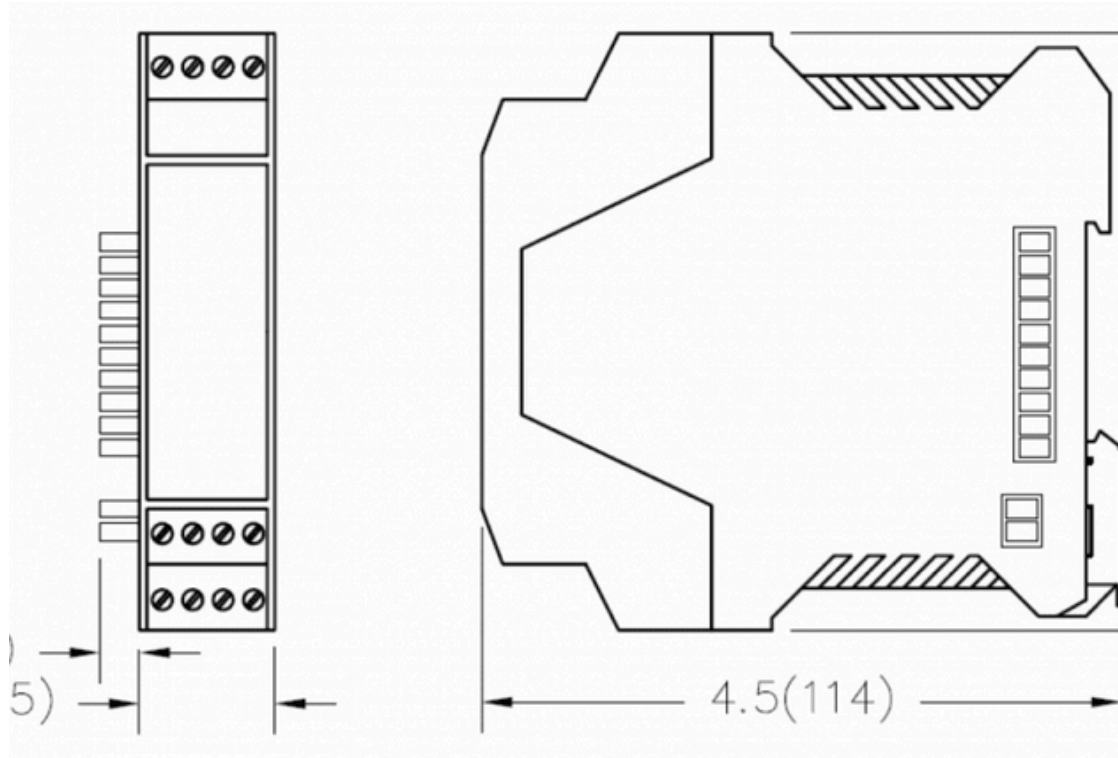

2D09 1300nm multi-mode diagnostic output

Overview

Optical interface modules (OIM) are connected to electrical interface modules (EIM) to transmit information between drop locations. OIMs can be used in various network topologies to create point to point, daisy chain, self-healing ring, and single or dual-channel network topologies. A maximum combination of five optical or electrical modules may be connected together in one modem stack. Intermodule communications and operating power are achieved through the integrated module backplane connections. The basic modem configuration consists of a power supply module (PSM), EIM and an OIM.

Technical specification

Feature	Description
Optical wavelength	1300nm
Optical mode	Multi-mode
Communications data rate	9.6K to 12M band
Optical port connection	ST compatible
Optical dynamic range	12db into 62.5/125µm, 9dB into 50/125µm
Diagnostic output	4-20mA
Accessory	Power supply 2A06, 2A16, 2A08, 2A18
Instruction manual	Shipped with product or available on request